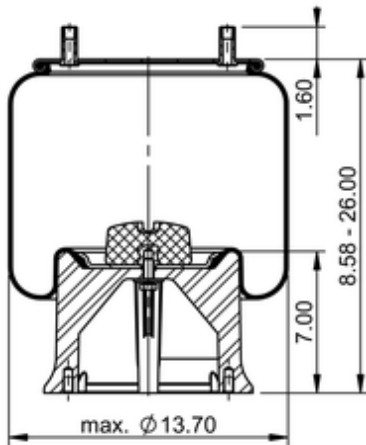

**11 10.5-21 A 965**
**67625**

	22.5 lb
	9305215
	1/2-13 UNC: max. 35 lbf ft
	1/4-18 NPTF: max. 22 lbf ft
	3/4-16 UNF: max. 50 lbf ft

**Cross-reference**

Goodyear	1R14-201
Goodyear Flex No.	566283020
Automann	1D28C-A965