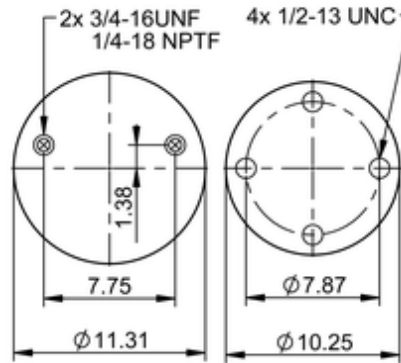

**11 10.5-21 A 965**
**67625**

	22.5 lb
	9305215
	1/2-13 UNC: max. 35 lbf ft
	1/4-18 NPTF: max. 22 lbf ft
	3/4-16 UNF: max. 50 lbf ft

**Cross-reference**

Goodyear	1R14-201
Goodyear Flex No.	566283020
Automann	1D28C-A965