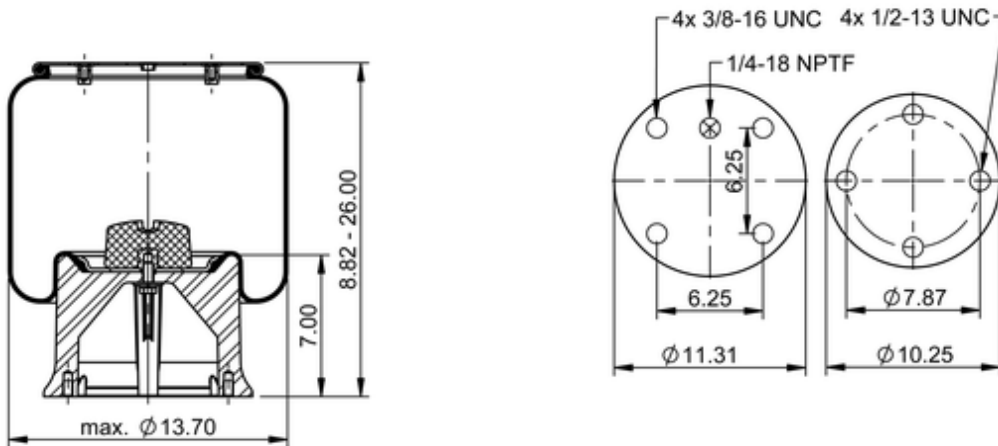

11 10.5-21 A 370
64354

	22.3 lb
	9305215
	1/2-13 UNC: max. 35 lbf ft
	1/4-18 NPTF: max. 22 lbf ft
	3/8-16 UNC: max. 20 lbf ft

Cross-reference

Firestone Style	1T19L-11
Firestone No.	W01-358-9156
FleetPride	AS9156
Goodyear	1R14-019
Goodyear Flex No.	566283020
Taurus	6366

Triangle	AS-8370
TRP	AS91560
Automann	1D28C-9156

OE Manufacturer/Part No.

Manufacturer	Original Part No.	Model
Loadguard	SC2111	
Peerless	0550-00081	
Hendrickson	S-7128	
Loadguard	SC2044	
Navistar/Fleetrite	554777C1	
Navistar/Fleetrite	1681742C1	
Peerless	0550-00080	
Taurus	AS622-9156	