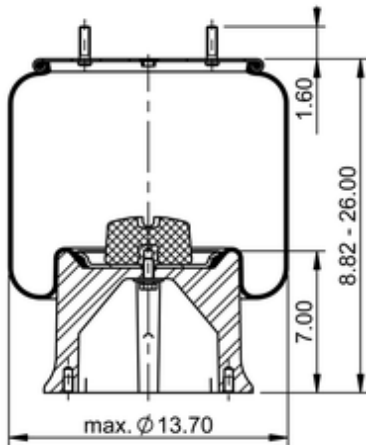

11 10.5-21 A 318
64352

	22.3 lb
	9305215
	1/2-13 UNC: max. 35 lbf ft
	1/4-18 NPTF: max. 22 lbf ft

Cross-reference

Firestone Style	1T19L-11
Firestone No.	W01-358-9158
FleetPride	AS9158
Goodyear	1R14-030
Goodyear Flex No.	566283020
Taurus	6366
Triangle	AS-8318

TRP	AS91580
Automann	1D28C-9158

OE Manufacturer/Part No.

Manufacturer	Original Part No.	Model
Dayton	352-9158	
Hendrickson	S-12514-004	
Hendrickson	S-12514-011	
Hendrickson	S-2063	
Loadguard	SC2045	
Loadguard	SC2115	
Navistar/Fleetrte	554780C1	
Navistar/Fleetrte	1681745C1	
Ridewell	1003589158C	
SAF Holland	90557005	
SAF Holland	90557069	
SAF Holland	90044197	
Taurus	AS622-9158	
Brake & Wheel	M3520	
Granning	6425	
Hendrickson	36514-4	
SAF Holland	AR12151F	
Volvo	3130499	
Hendrickson	36514-11	
Watson & Chalin	AS-0124-F	