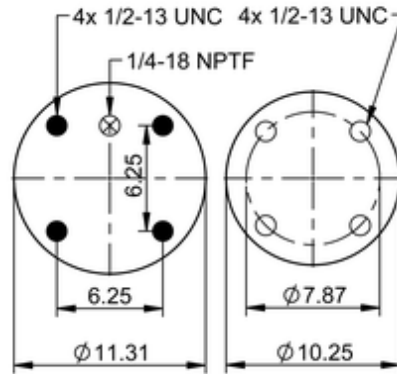

11 10.5-21 A 318
64352

	22.3 lb
	9305215
	1/2-13 UNC: max. 35 lbf ft
	1/4-18 NPTF: max. 22 lbf ft

Cross-reference

Firestone Style	1T19L-11
Firestone No.	W01-358-9158
FleetPride	AS9158
Goodyear	1R14-030
Goodyear Flex No.	566283020
Taurus	6366
Triangle	AS-8318

TRP	AS91580
Automann	1D28C-9158

OE Manufacturer/Part No.

Manufacturer	Original Part No.	Model
Dayton	352-9158	
Hendrickson	S-12514-004	
Hendrickson	S-12514-011	
Hendrickson	S-2063	
Loadguard	SC2045	
Loadguard	SC2115	
Navistar/Fleetrte	554780C1	
Navistar/Fleetrte	1681745C1	
Ridewell	1003589158C	
SAF Holland	90557005	
SAF Holland	90557069	
SAF Holland	90044197	
Taurus	AS622-9158	
Brake & Wheel	M3520	
Granning	6425	
Hendrickson	36514-4	
SAF Holland	AR12151F	
Volvo	3130499	
Hendrickson	36514-11	
Watson & Chalin	AS-0124-F	