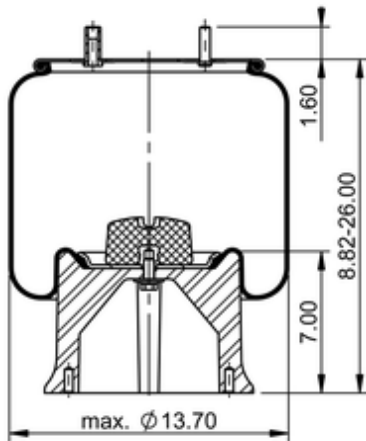

11 10.5-21 A 313
64273

	22.3 lb
	11 10.5-21 A 026
	9305215
	1/2-13 UNC: max. 35 lbf ft
	1/4-18 NPTF: max. 22 lbf ft
	3/4-16 UNF: max. 50 lbf ft

Cross-reference

Primeride	AS PR11L21 9122
Firestone Style	1T19L-11
Firestone No.	W01-358-9122
Firestone No.	W01-358-8792

OE Manufacturer/Part No.

Manufacturer	Original Part No.	Model
Hendrickson	36514-2	
Hendrickson	36514-8	
SAF Holland	90554043	
Volvo	3130500	
Brake & Wheel	M3518	
Hendrickson	36514-10	
Hendrickson	C-22173	
Navistar/Fleetrite	1R13-246	
Granning	6394	
Hendrickson	S-3830	
Loadguard	SC2041	
Navistar/Fleetrite	554772C1	
Reyco	12883-02	
SAF Holland	AR12151G	
SAF Holland	90557071	
SAF Holland	90557076	
SAF Holland	90557077	
Sauer	P50-732	
Dayton	352-9122	
Eveley	RA 1954-4	
Hendrickson	S-12514-010	