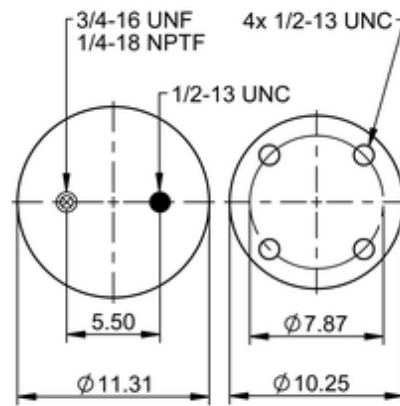

11 10.5-21 A 313
64273

	22.3 lb
	11 10.5-21 A 026
	9305215
	1/2-13 UNC: max. 35 lbf ft
	1/4-18 NPTF: max. 22 lbf ft
	3/4-16 UNF: max. 50 lbf ft

Cross-reference

Primeride	AS PR11L21 9122
Firestone Style	1T19L-11
Firestone No.	W01-358-9122
Firestone No.	W01-358-8792