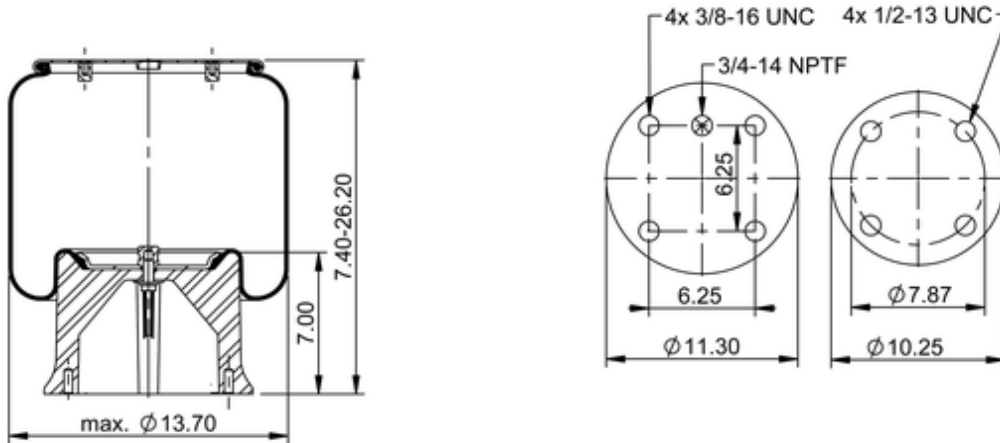

11 10.5-21 A 1339
78046

	21.5 lb
	9305215
	1/2-13 UNC: max. 25 lbf ft
	3/4-14 NPTF: max. 16 lbf ft
	3/8-16 UNC: max. 14 lbf ft

Cross-reference

Firestone Style	1T19L-11
Firestone No.	W01-358-9153

OE Manufacturer/Part No.