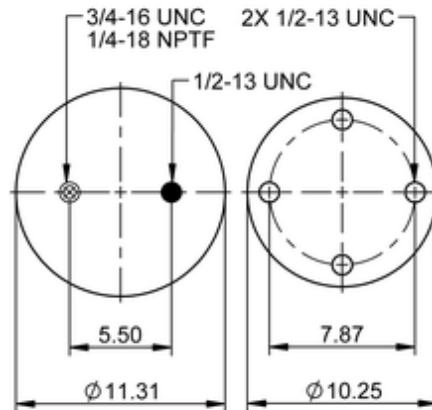

11 10.5-21 A 025
68010

	21.6 lb
	9305215
	1/2-13 UNC: max. 35 lbf ft
	1/4-18 NPTF: max. 22 lbf ft
	3/4-16 UNF: max. 50 lbf ft

Cross-reference

Firestone Style	1T19L-11
Firestone No.	W01-358-8764
Triangle	AS-8025
TRP	AS87640
Automann	1D28C-8764