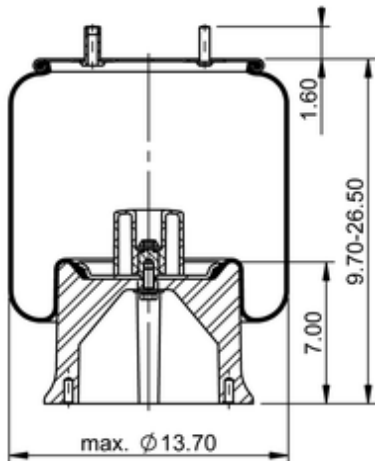

11 10.5-21 A 025
68010

	21.6 lb
	9305215
	1/2-13 UNC: max. 35 lbf ft
	1/4-18 NPTF: max. 22 lbf ft
	3/4-16 UNF: max. 50 lbf ft

Cross-reference

Firestone Style	1T19L-11
Firestone No.	W01-358-8764
Triangle	AS-8025
TRP	AS87640
Automann	1D28C-8764

OE Manufacturer/Part No.

Manufacturer	Original Part No.	Model
SAF Holland	90557260	