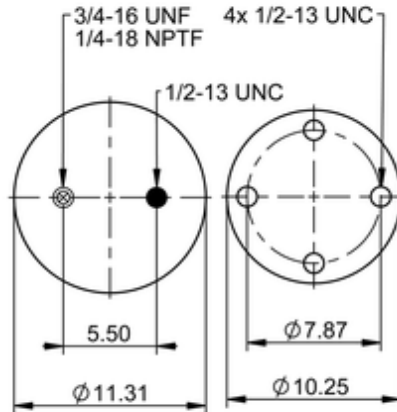

11 10.5-19 A 557
65360

	22 lb
	9305215
	1/2-13 UNC: max. 35 lbf ft
	1/4-18 NPTF: max. 22 lbf ft
	3/4-16 UNF: max. 50 lbf ft

Cross-reference

Firestone Style	1T19L-9
Firestone No.	W01-358-8781
FleetPride	AS8781
Taurus	6383
Triangle	AS-8557
TRP	AS87810