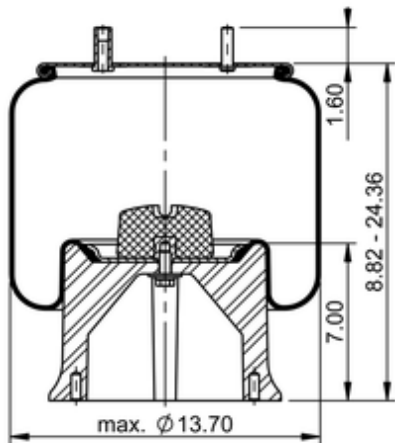

11 10.5-19 A 557
65360

	22 lb
	9305215
	1/2-13 UNC: max. 35 lbf ft
	1/4-18 NPTF: max. 22 lbf ft
	3/4-16 UNF: max. 50 lbf ft

Cross-reference

Firestone Style	1T19L-9
Firestone No.	W01-358-8781
FleetPride	AS8781
Taurus	6383
Triangle	AS-8557
TRP	AS87810

Automann	1DK28B-8781
----------	-------------

OE Manufacturer/Part No.

Manufacturer	Original Part No.	Model
SAF Holland	90557205	
Oshkosh	3620210	