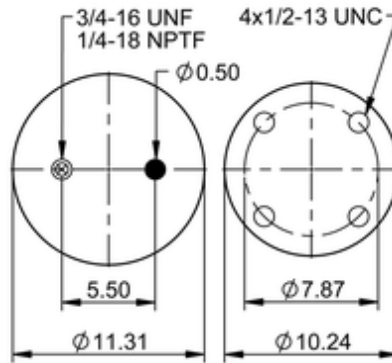

11 10.5-19 A 509
64289

	21.6 lb
	9305216
	1/2-13 UNC: max. 35 lbf ft
	1/4-18 NPTF: max. 22 lbf ft
	3/4-16 UNF: max. 50 lbf ft

Cross-reference

Firestone Style	1T19L-9
Firestone No.	W01-358-8780
FleetPride	AS8780
Taurus	6383
Triangle	AS-8509
TRP	AS87800

Automann	1DK28B-8780
----------	-------------

OE Manufacturer/Part No.

Manufacturer	Original Part No.	Model
SAF Holland	90557162	