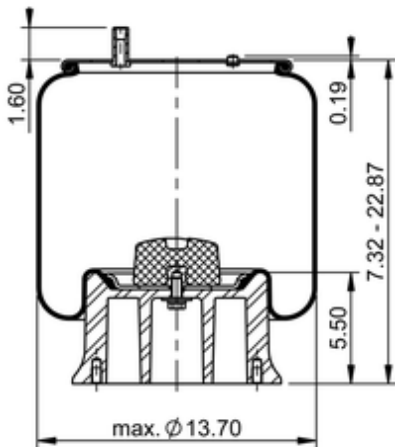

11 10.5-19 A 509
64289

	21.6 lb
	9305216
	1/2-13 UNC: max. 35 lbf ft
	1/4-18 NPTF: max. 22 lbf ft
	3/4-16 UNF: max. 50 lbf ft

Cross-reference

Firestone Style	1T19L-9
Firestone No.	W01-358-8780
FleetPride	AS8780
Taurus	6383
Triangle	AS-8509
TRP	AS87800

Automann	1DK28B-8780
----------	-------------

OE Manufacturer/Part No.

Manufacturer	Original Part No.	Model
SAF Holland	90557162	