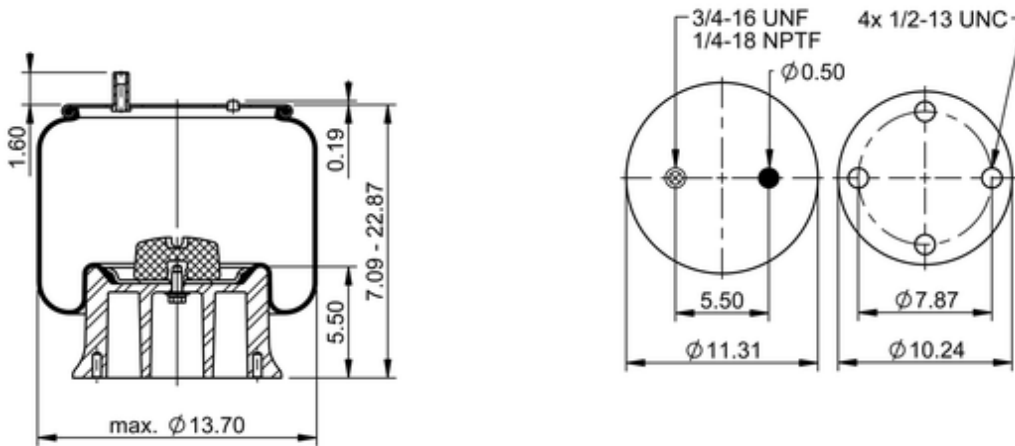

11 10.5-19 A 508
64393

	21.6 lb
	9305216
	1/2-13 UNC: max. 35 lbf ft
	1/4-18 NPTF: max. 22 lbf ft
	3/4-16 UNF: max. 50 lbf ft

Cross-reference

Firestone Style	1T19L-9
Firestone No.	W01-358-8779
FleetPride	AS8779
Taurus	6383
Triangle	AS-8508
TRP	AS87790

Automann	1DK28B-8779
----------	-------------

OE Manufacturer/Part No.

Manufacturer	Original Part No.	Model
SAF Holland	90557163	