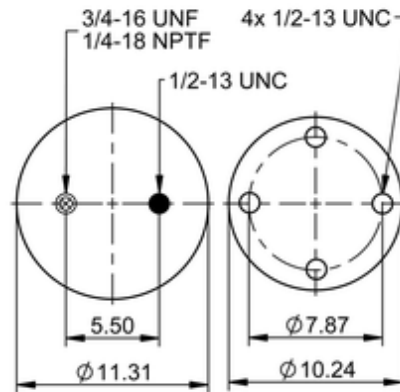

11 10.5-19 A 432
64392

	21.7 lb
	9305216
	1/2-13 UNC: max. 35 lbf ft
	1/4-18 NPTF: max. 22 lbf ft
	3/4-16 UNF: max. 50 lbf ft

Cross-reference

Firestone Style	1T19L-9
Firestone No.	W01-358-9138
FleetPride	AS9138
Taurus	6383
Triangle	AS-8432
TRP	AS91380

Automann	1DK28B-9138
----------	-------------

OE Manufacturer/Part No.

Manufacturer	Original Part No.	Model
SAF Holland	90557111	