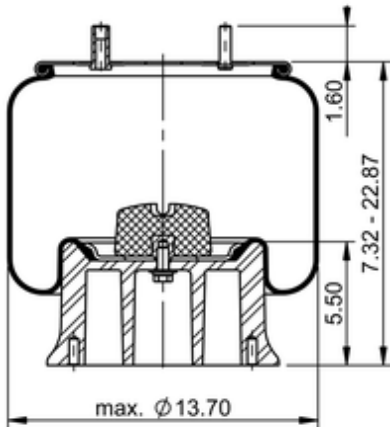

11 10.5-19 A 432
64392

	21.7 lb
	9305216
	1/2-13 UNC: max. 35 lbf ft
	1/4-18 NPTF: max. 22 lbf ft
	3/4-16 UNF: max. 50 lbf ft

Cross-reference

Firestone Style	1T19L-9
Firestone No.	W01-358-9138
FleetPride	AS9138
Taurus	6383
Triangle	AS-8432
TRP	AS91380

Automann	1DK28B-9138
----------	-------------

OE Manufacturer/Part No.

Manufacturer	Original Part No.	Model
SAF Holland	90557111	