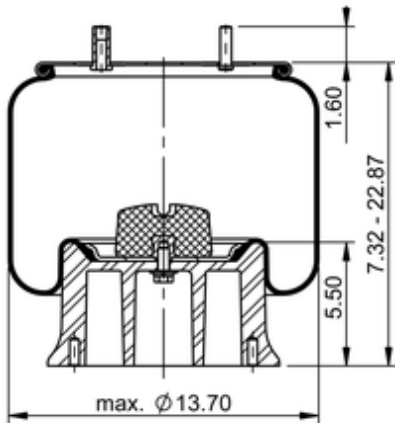

11 10.5-19 A 431
64391

	21.6 lb
	9305216
	1/2-13 UNC: max. 35 lbf ft
	1/4-18 NPTF: max. 22 lbf ft
	3/4-16 UNF: max. 50 lbf ft

Cross-reference

Firestone Style	1T19L-9
Firestone No.	W01-358-9134
FleetPride	AS9134
Goodyear	1R14-137
Goodyear Flex No.	566283021
Taurus	6383

Triangle	AS-8431
TRP	AS91340
Automann	1DK28B-9134

OE Manufacturer/Part No.

Manufacturer	Original Part No.	Model
SAF Holland	90557125	