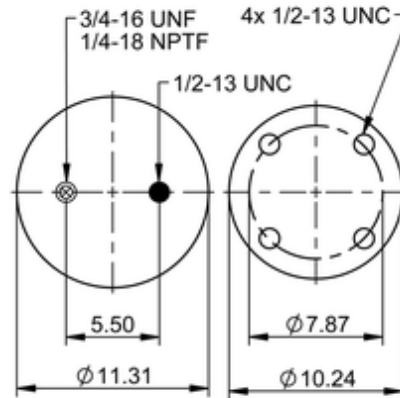

11 10.5-19 A 431
64391

	21.6 lb
	9305216
	1/2-13 UNC: max. 35 lbf ft
	1/4-18 NPTF: max. 22 lbf ft
	3/4-16 UNF: max. 50 lbf ft

Cross-reference

Firestone Style	1T19L-9
Firestone No.	W01-358-9134
FleetPride	AS9134
Goodyear	1R14-137
Goodyear Flex No.	566283021
Taurus	6383

Triangle	AS-8431
TRP	AS91340
Automann	1DK28B-9134

OE Manufacturer/Part No.

Manufacturer	Original Part No.	Model
SAF Holland	90557125	