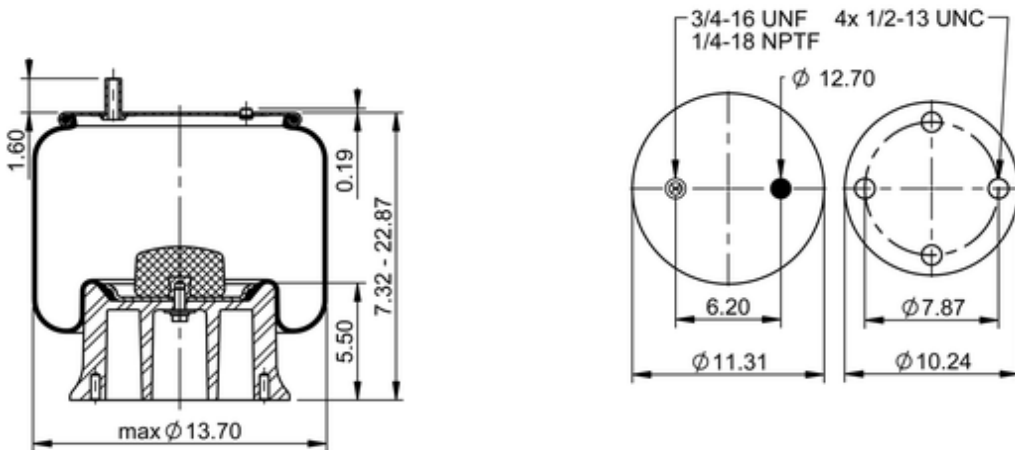

11 10.5-19 A 1250
76150

	21 lb
	9305216
	1/2-13 UNC: max. 35 lbf ft
	1/4-18 NPTF: max. 22 lbf ft
	3/4-16 UNF: max. 50 lbf ft

Cross-reference

Goodyear	1R14-234
Goodyear Flex No.	566-28-3-021

OE Manufacturer/Part No.