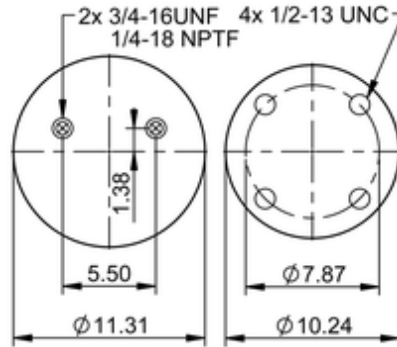

11 10.5-19 A 1069
73833

	21.7 lb
	9305216
	1/2-13 UNC: max. 35 lbf ft
	1/4-18 NPTF: max. 22 lbf ft
	3/4-16 UNF: max. 50 lbf ft

Cross-reference

Goodyear	1R14-209
Goodyear Flex No.	566283020
TRP	AS10693
Automann	1DK28B-A1069