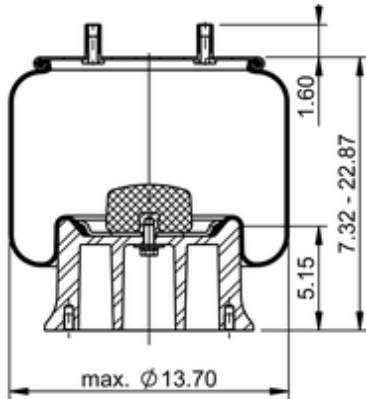

11 10.5-19 A 1069
73833

	21.7 lb
	9305216
	1/2-13 UNC: max. 35 lbf ft
	1/4-18 NPTF: max. 22 lbf ft
	3/4-16 UNF: max. 50 lbf ft

Cross-reference

Goodyear	1R14-209
Goodyear Flex No.	566283020
TRP	AS10693
Automann	1DK28B-A1069