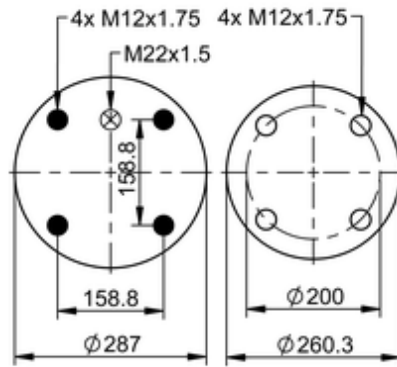

**11 10.5-17 S 995 Brazil**
**70701**

	21.2 lb
	9311693
	M12x1.75: max. 35 lbf ft
	M22x1.5: max. 22 lbf ft

**Cross-reference**

ContiTech	810 MB
Firestone Style	1T19L-7
Firestone No.	W01-095-0445
Goodyear	556 0 2 8795
Goodyear Flex No.	566 0 3 8121
Airtech Ref.	137302
Airtech No.	3810-05C