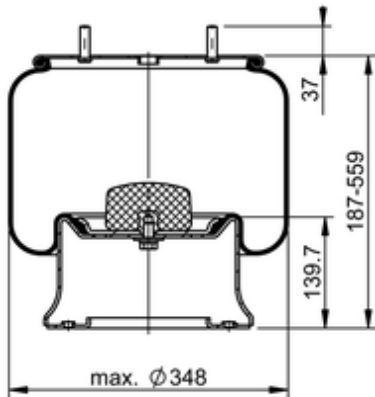

**11 10.5-17 S 995 Brazil**
**70701**

	21.2 lb
	9311693
	M12x1.75: max. 35 lbf ft
	M22x1.5: max. 22 lbf ft

**Cross-reference**

ContiTech	810 MB
Firestone Style	1T19L-7
Firestone No.	W01-095-0445
Goodyear	556 0 2 8795
Goodyear Flex No.	566 0 3 8121
Airtech Ref.	137302
Airtech No.	3810-05C