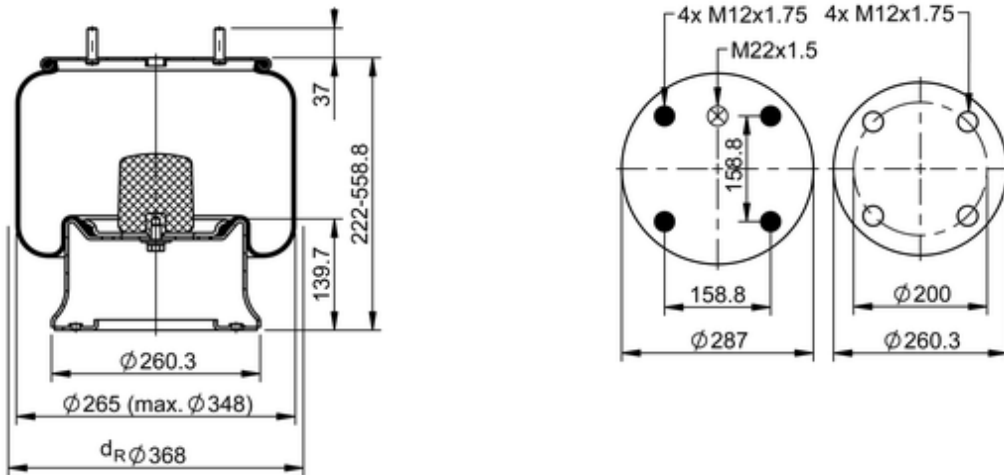

**11 10.5-17 A 994 Brazil**
**70366**

	21.8 lb
	9305218
	M12x1.75: max. 35 lbf ft
	M22x1.5: max. 22 lbf ft

**Cross-reference**

Firestone Style	1T19L-7
Firestone No.	W01-095-0324
Goodyear	556 0 2 8777
Goodyear Flex No.	556 0 3 8088