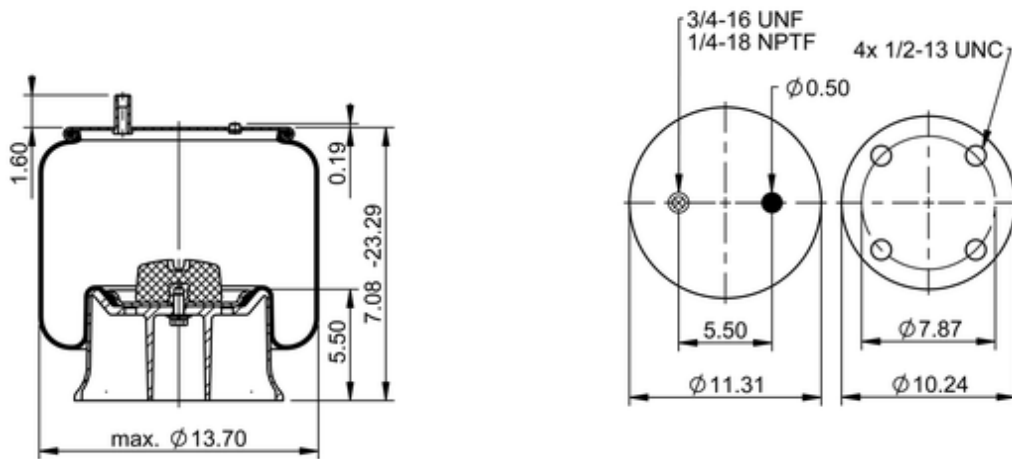

11 10.5-17 A 507
64350

	21.1 lb
	9305216
	1/2-13 UNC: max. 35 lbf ft
	1/4-18 NPTF: max. 22 lbf ft
	3/4-16 UNF: max. 50 lbf ft

Cross-reference

Firestone Style	1T19L-7
Firestone No.	W01-358-8778
FleetPride	AS8778
Goodyear	1R14-130
Taurus	6365
Triangle	AS-8507

TRP	AS87780
Automann	1D28G-8778

OE Manufacturer/Part No.

Manufacturer	Original Part No.	Model
SAF Holland	90557164	
Ridewell	1003588778C	