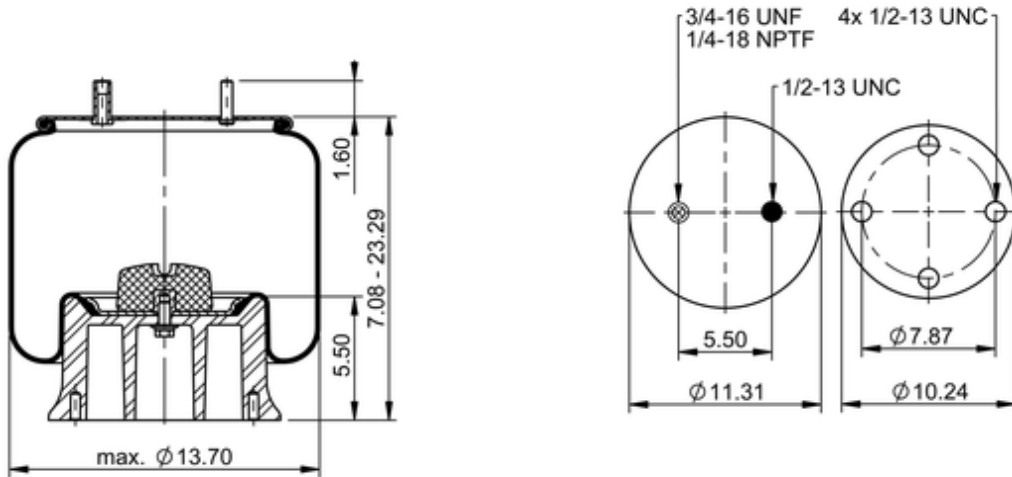

11 10.5-17 A 405
64349

	21.1 lb
	9305216
	1/2-13 UNC: max. 35 lbf ft
	1/4-18 NPTF: max. 22 lbf ft
	3/4-16 UNF: max. 50 lbf ft

Cross-reference

Firestone Style	1T19L-7
Firestone No.	W01-358-9164
FleetPride	AS9164
Goodyear	1R14-159
Goodyear Flex No.	566283021
Taurus	6365

Triangle	AS-8405
TRP	AS91640
Automann	1D28G-9164

OE Manufacturer/Part No.

Manufacturer	Original Part No.	Model
R&S Truck	1090326	