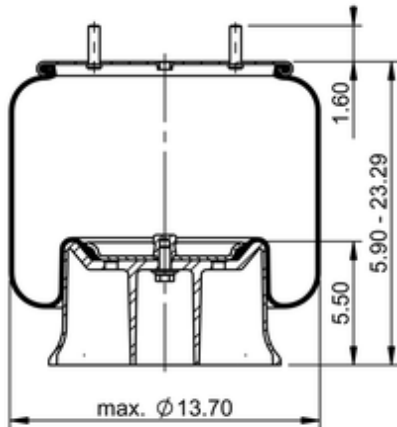

**11 10.5-17 A 388**
**64348**

	19.9 lb
	9305216
	1/2-13 UNC: max. 35 lbf ft
	1/4-18 NPTF: max. 22 lbf ft

**Cross-reference**

Firestone Style	1T19L-7
Firestone No.	W01-358-9221
FleetPride	AS9221
Taurus	6365
Triangle	AS-8388
TRP	AS92210
Automann	1D28G-9221

**OE Manufacturer/Part No.**

<b>Manufacturer</b>	<b>Original Part No.</b>	<b>Model</b>
Load Air	P60-733	
Sauer	P60-733	