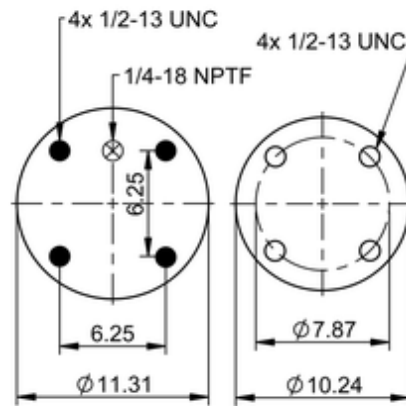

**11 10.5-17 A 388**
**64348**

	19.9 lb
	9305216
	1/2-13 UNC: max. 35 lbf ft
	1/4-18 NPTF: max. 22 lbf ft

**Cross-reference**

Firestone Style	1T19L-7
Firestone No.	W01-358-9221
FleetPride	AS9221
Taurus	6365
Triangle	AS-8388
TRP	AS92210
Automann	1D28G-9221

**OE Manufacturer/Part No.**

<b>Manufacturer</b>	<b>Original Part No.</b>	<b>Model</b>
Load Air	P60-733	
Sauer	P60-733	