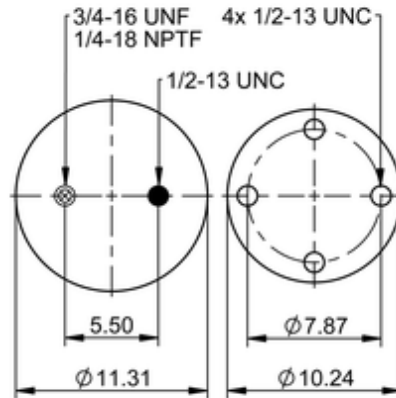

**11 10.5-17 A 377**
**64347**

	21.6 lb
	9305216
	1/2-13 UNC: max. 35 lbf ft
	1/4-18 NPTF: max. 22 lbf ft
	3/4-16 UNF: max. 50 lbf ft

**Cross-reference**

Firestone Style	1T19L-7
Firestone No.	W01-358-9144
FleetPride	AS9144
Goodyear	1R13-047
Goodyear	1R14-160
Goodyear Flex No.	566263051

Goodyear Flex No.	566283021
Taurus	6365
Triangle	AS-8377
TRP	AS91440
Automann	1D28G-9144

**OE Manufacturer/Part No.**

<b>Manufacturer</b>	<b>Original Part No.</b>	<b>Model</b>
SAF Holland	90557155	
SAF Holland	90557323	