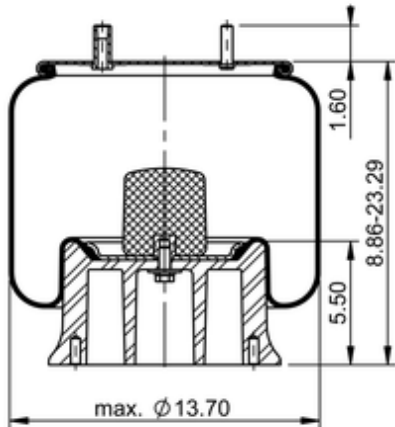

**11 10.5-17 A 377**
**64347**

	21.6 lb
	9305216
	1/2-13 UNC: max. 35 lbf ft
	1/4-18 NPTF: max. 22 lbf ft
	3/4-16 UNF: max. 50 lbf ft

**Cross-reference**

Firestone Style	1T19L-7
Firestone No.	W01-358-9144
FleetPride	AS9144
Goodyear	1R13-047
Goodyear	1R14-160
Goodyear Flex No.	566263051

Goodyear Flex No.	566283021
Taurus	6365
Triangle	AS-8377
TRP	AS91440
Automann	1D28G-9144

**OE Manufacturer/Part No.**

<b>Manufacturer</b>	<b>Original Part No.</b>	<b>Model</b>
SAF Holland	90557155	
SAF Holland	90557323	