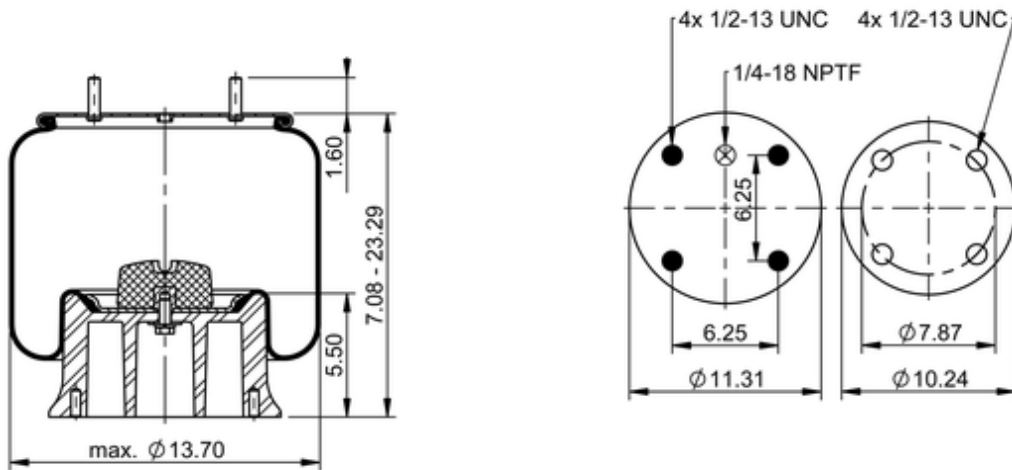

**11 10.5-17 A 368**
**65358**

	21.2 lb
	9305216
	1/2-13 UNC: max. 35 lbf ft
	1/4-18 NPTF: max. 22 lbf ft

**Cross-reference**

Firestone Style	1T19L-7
Firestone No.	W01-358-9135
Taurus	6365
Triangle	AS-8368
TRP	AS91350
Automann	1D28G-9135

**OE Manufacturer/Part No.**

<b>Manufacturer</b>	<b>Original Part No.</b>	<b>Model</b>
Dart	21-4048	
Unit Rig	1016034	
Dart	016034	