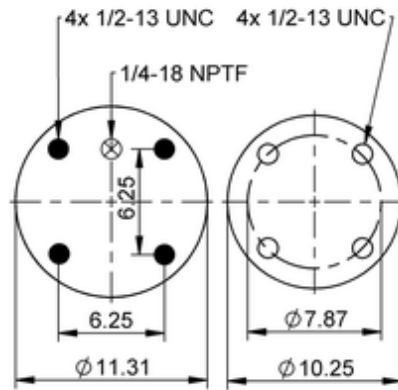

**11 10.5-17 A 367**
**64346**

	24.7 lb
	9305215
	1/2-13 UNC: max. 35 lbf ft
	1/4-18 NPTF: max. 22 lbf ft

**Cross-reference**

Firestone Style	1T19L-7
Firestone No.	W01-358-9961
Goodyear	1R14-115
Goodyear Flex No.	566283021
Taurus	6365
Triangle	AS-8367
TRP	AS99610

Automann	1D28G-9961
----------	------------

**OE Manufacturer/Part No.**

<b>Manufacturer</b>	<b>Original Part No.</b>	<b>Model</b>
Loadguard	SC2778	
Ridewell	1003589961C	
Taurus	AS621-9961	