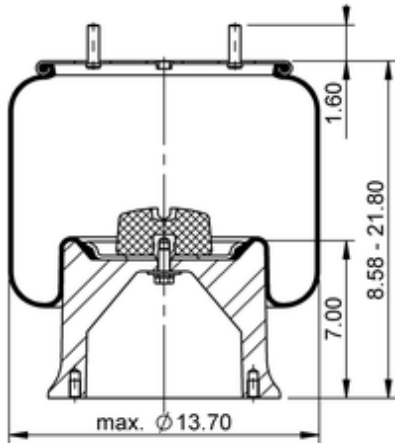

**11 10.5-17 A 367**
**64346**

	24.7 lb
	9305215
	1/2-13 UNC: max. 35 lbf ft
	1/4-18 NPTF: max. 22 lbf ft

**Cross-reference**

Firestone Style	1T19L-7
Firestone No.	W01-358-9961
Goodyear	1R14-115
Goodyear Flex No.	566283021
Taurus	6365
Triangle	AS-8367
TRP	AS99610

Automann	1D28G-9961
----------	------------

**OE Manufacturer/Part No.**

<b>Manufacturer</b>	<b>Original Part No.</b>	<b>Model</b>
Loadguard	SC2778	
Ridewell	1003589961C	
Taurus	AS621-9961	