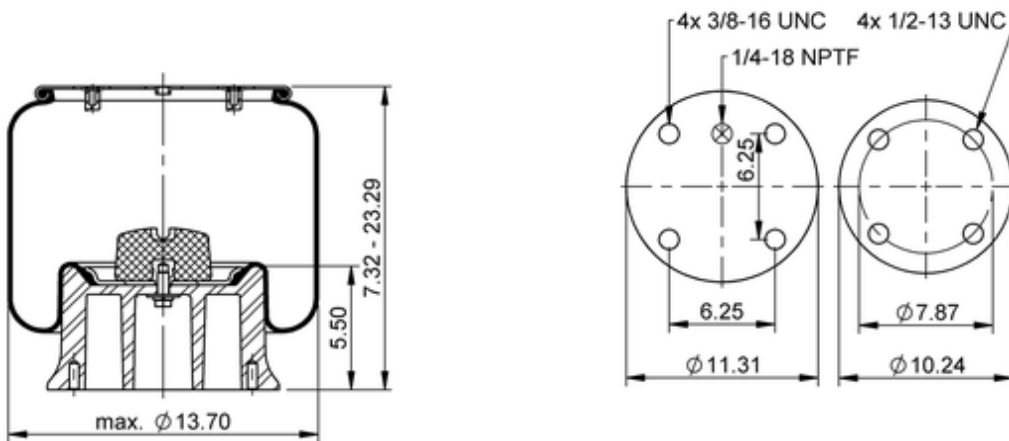

11 10.5-17 A 365
64344

	20.1 lb
	9305216
	1/2-13 UNC: max. 35 lbf ft
	1/4-18 NPTF: max. 22 lbf ft
	3/8-16 UNC: max. 20 lbf ft

Cross-reference

Firestone Style	1T19L-7
Firestone No.	W01-358-9149
FleetPride	AS9149
Goodyear	1R14-018
Goodyear Flex No.	566283021
Taurus	6365