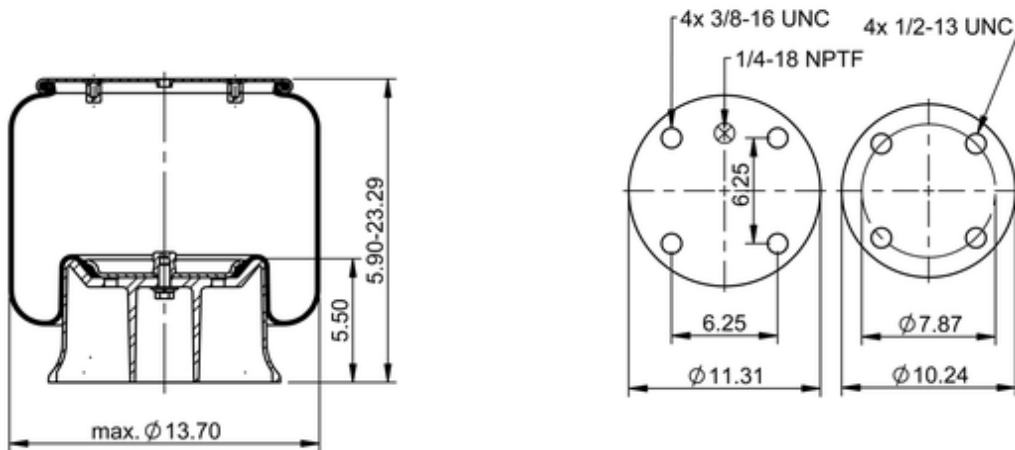

11 10.5-17 A 364
64343

	19.8 lb
	9305216
	1/2-13 UNC: max. 35 lbf ft
	1/4-18 NPTF: max. 22 lbf ft
	3/8-16 UNC: max. 20 lbf ft

Cross-reference

Firestone Style	1T19L-7
Firestone No.	W01-358-9148
FleetPride	AS9148
Goodyear	1R14-026
Goodyear Flex No.	566283021
Taurus	AS621-9148

Triangle	AS-8364
TRP	AS91480
Automann	1D28G-9148

OE Manufacturer/Part No.

Manufacturer	Original Part No.	Model
Dayton	352-9148	
Hendrickson	S-13053	
Loadguard	SC2042	
Loadguard	SC2113	
Navistar/Fleetrite	1681743C1	
Navistar/Fleetrite	554778C1	
Peerless	0550-00070	
Taurus	AS621-9148	