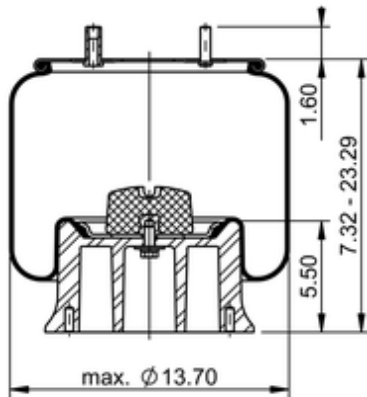

11 10.5-17 A 317
64272

	21.2 lb
	9305216
	1/2-13 UNC: max. 35 lbf ft
	1/4-18 NPTF: max. 22 lbf ft
	3/4-16 UNF: max. 50 lbf ft

Cross-reference

Firestone Style	1T19L-7
Firestone No.	W01-358-9121
FleetPride	AS9121
Taurus	6365
Triangle	AS-8317
TRP	AS91210

OE Manufacturer/Part No.

Manufacturer	Original Part No.	Model
Brake & Wheel	M3517	
Reyco	6424	
SAF Holland	90044702	
SAF Holland	90054060	
Volvo	3130503	
Ridewell	1003589121C	
Dayton	352-9121	
Hendrickson	S-13160	
Loadguard	SC2040	
Navistar/Fleetrite	554773C1	
R&S Truck	1090023	
Reyco	12882-02	
SAF Holland	90557019	
SAF Holland	90557010	
SAF Holland	90557052	
SAF Holland	90557078	
SAF Holland	90557083	
SAF Holland	90557110	
SAF Holland	90557324	
Sauer	P50-733	
Taurus	AS621-9121	
Volvo	85101159	
Watson & Chalin	AS-0013	