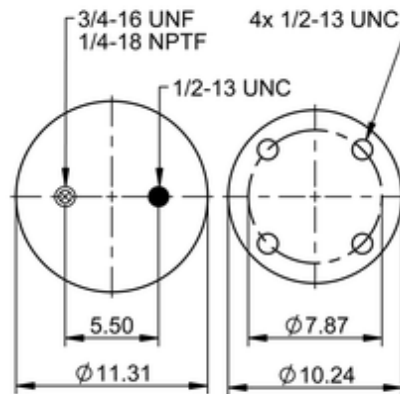

11 10.5-17 A 317
64272

	21.2 lb
	9305216
	1/2-13 UNC: max. 35 lbf ft
	1/4-18 NPTF: max. 22 lbf ft
	3/4-16 UNF: max. 50 lbf ft

Cross-reference

Firestone Style	1T19L-7
Firestone No.	W01-358-9121
FleetPride	AS9121
Taurus	6365
Triangle	AS-8317
TRP	AS91210