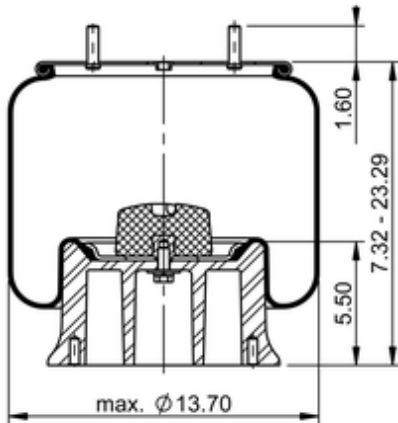

11 10.5-17 A 316
64342

	21.2 lb
	11 10.5-17 A 366
	9305216
	1/2-13 UNC: max. 35 lbf ft
	1/4-18 NPTF: max. 22 lbf ft

Cross-reference

Firestone Style	1T19L-7
Firestone No.	W01-358-9177
Firestone No.	W01-358-9179
FleetPride	AS9177
FleetPride	AS9179
Goodyear	1R14-028

Goodyear Flex No.	566283021
Taurus	6365
Triangle	AS-8316
TRP	AS91770
Automann	1D28G-9177

OE Manufacturer/Part No.

Manufacturer	Original Part No.	Model
Brake & Wheel	M3521	
Granning	6426	
SAF Holland	AR11151F	
Volvo	3130494	
Dayton	352-9177	
Hendrickson	S-2065	
Loadguard	SC2046	
Navistar/Fleetrite	554779C1	
R&S Truck	1090216	
Ridewell	1003589177C	
SAF Holland	90557003	
Watson & Chalin	AS-0010	
HDA	PMABG-9177	