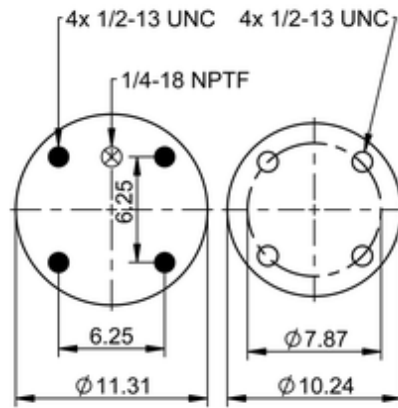

11 10.5-17 A 316
64342

	21.2 lb
	11 10.5-17 A 366
	9305216
	1/2-13 UNC: max. 35 lbf ft
	1/4-18 NPTF: max. 22 lbf ft

Cross-reference

Firestone Style	1T19L-7
Firestone No.	W01-358-9177
Firestone No.	W01-358-9179
FleetPride	AS9177
FleetPride	AS9179
Goodyear	1R14-028

Goodyear Flex No.	566283021
Taurus	6365
Triangle	AS-8316
TRP	AS91770
Automann	1D28G-9177

OE Manufacturer/Part No.

Manufacturer	Original Part No.	Model
Brake & Wheel	M3521	
Granning	6426	
SAF Holland	AR11151F	
Volvo	3130494	
Dayton	352-9177	
Hendrickson	S-2065	
Loadguard	SC2046	
Navistar/Fleetrite	554779C1	
R&S Truck	1090216	
Ridewell	1003589177C	
SAF Holland	90557003	
Watson & Chalin	AS-0010	
HDA	PMABG-9177	