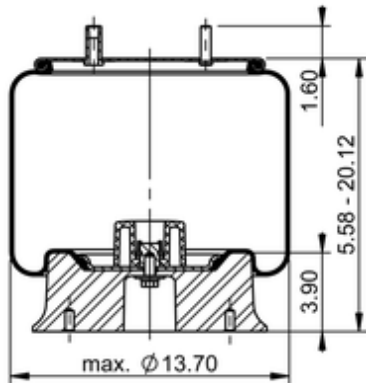

**11 10.5-17 A 208**
**69629**

	20.9 lb
	9320165
	1/2-13 UNC: max. 35 lbf ft
	1/4-18 NPTF: max. 22 lbf ft
	3/4-16 UNF: max. 50 lbf ft

**Cross-reference**

Firestone Style	1T19L-7
Firestone No.	W01-358-9811
FleetPride	AS9811
Automann	1D28G-9811

**OE Manufacturer/Part No.**

<b>Manufacturer</b>	<b>Original Part No.</b>	<b>Model</b>
Rowe Truck	0266ASC1600HL	