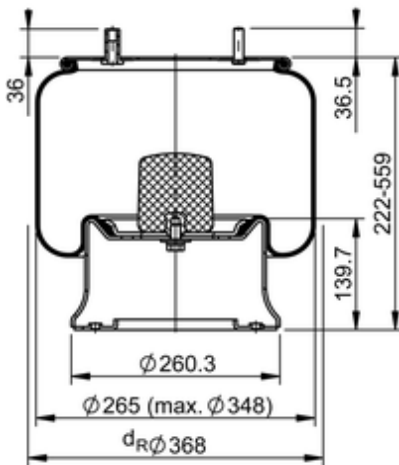

11 10.5-17 A 157 Brazil
70364

	21.8 lb
	9305218
	M12x1.5: max. 22 lbf ft
	M12x1.75: max. 35 lbf ft
	M18: max. 35 lbf ft

Cross-reference

Firestone Style	1T19L-7
Firestone No.	W01-095-0334
Goodyear	556 0 2 8775
Goodyear Flex No.	566 0 3 8088
Airtech Ref.	137282
Airtech No.	3810-07C