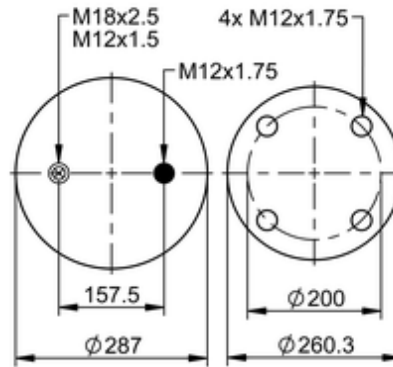

11 10.5-17 A 157 Brazil
70364

	21.8 lb
	9305218
	M12x1.5: max. 22 lbf ft
	M12x1.75: max. 35 lbf ft
	M18: max. 35 lbf ft

Cross-reference

Firestone Style	1T19L-7
Firestone No.	W01-095-0334
Goodyear	556 0 2 8775
Goodyear Flex No.	566 0 3 8088
Airtech Ref.	137282
Airtech No.	3810-07C