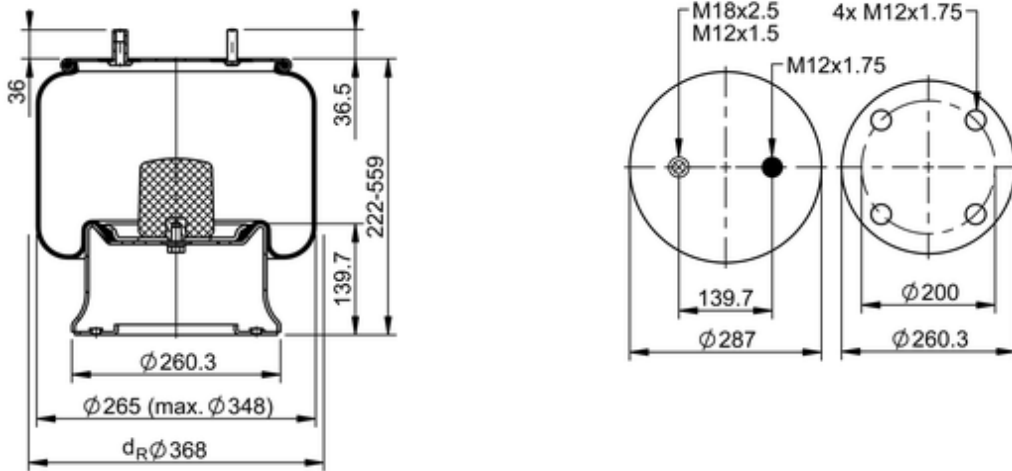

**11 10.5-17 A 156 Brazil**
**70363**

|  |                          |
|--|--------------------------|
|  | 21.8 lb                  |
|  | 9305218                  |
|  | M12x1.5: max. 22 lbf ft  |
|  | M12x1.75: max. 35 lbf ft |
|  | M18: max. 35 lbf ft      |

**Cross-reference**

|                   |              |
|-------------------|--------------|
| Firestone Style   | 1T19L-7      |
| Firestone No.     | W01-095-0386 |
| Goodyear          | 556 0 2 8774 |
| Goodyear Flex No. | 556 0 3 8088 |
| Airtech Ref.      | 137292       |
| Airtech No.       | 381 0-06C    |