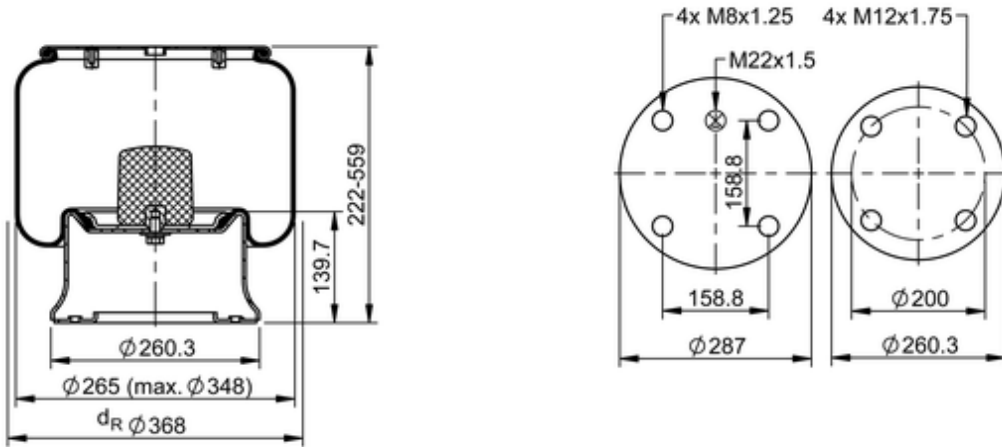

**11 10.5-17 A 154 Brazil**
**70361**

	21.8 lb
	9305218
	M12x1.75: max. 35 lbf ft
	M22x1.5: max. 22 lbf ft
	M8: max. 20 lbf ft

**Cross-reference**

Firestone Style	1T19L-7
Firestone No.	W01-095-0336
Airtech Ref.	137272
Airtech No.	3810-04C