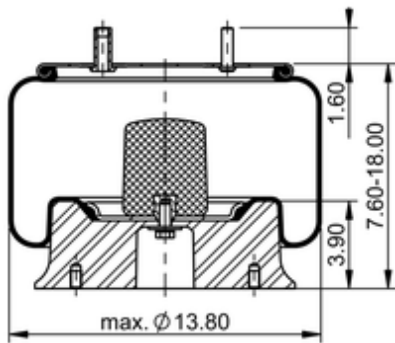

11 10.5-16.5 A 976
68534

	20.5 lb
	9314352
	1/2-13 UNC: max. 35 lbf ft
	1/4-18 NPTF: max. 22 lbf ft
	3/4-16 UNF: max. 50 lbf ft

Cross-reference

Automann	1DK28L-A976
----------	-------------

OE Manufacturer/Part No.

Manufacturer	Original Part No.	Model
Raydan	211-00-047	