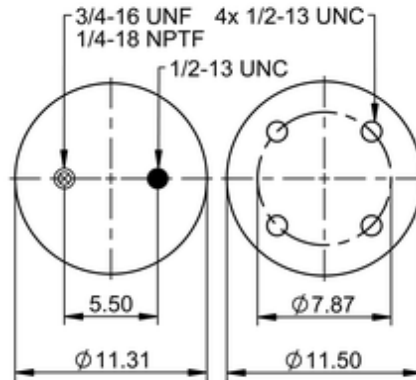

11 10.5-16.5 A 976
68534

	20.5 lb
	9314352
	1/2-13 UNC: max. 35 lbf ft
	1/4-18 NPTF: max. 22 lbf ft
	3/4-16 UNF: max. 50 lbf ft

Cross-reference

Automann	1DK28L-A976
----------	-------------

OE Manufacturer/Part No.