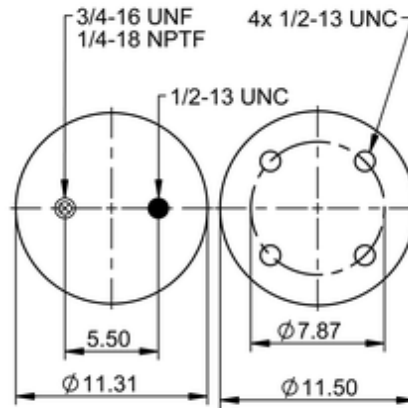

11 10.5-16.5 A 129

68792

 lb	21.2 lb
	9313481
	1/2-13 UNC: max. 35 lbf ft
	1/4-18 NPTF: max. 22 lbf ft
	3/4-16 UNF: max. 50 lbf ft

OE Manufacturer/Part No.

Manufacturer	Original Part No.	Model
Raydan	211-00-025	