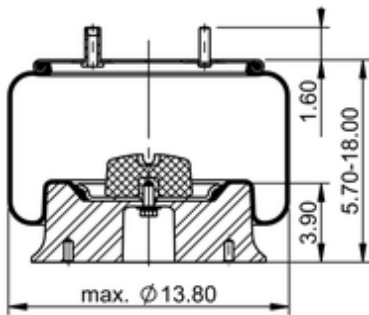

11 10.5-16.5 A 129

68792

 lb	21.2 lb
	9313481
	1/2-13 UNC: max. 35 lbf ft
	1/4-18 NPTF: max. 22 lbf ft
	3/4-16 UNF: max. 50 lbf ft

OE Manufacturer/Part No.

Manufacturer	Original Part No.	Model
Raydan	211-00-025	