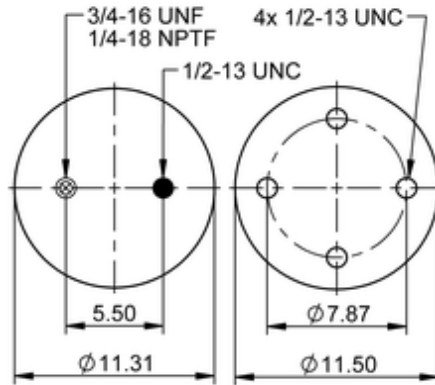

**11 10.5-15 A 422**
**64428**

	21.2 lb
	9320165
	1/2-13 UNC: max. 35 lbf ft
	1/4-18 NPTF: max. 22 lbf ft
	3/4-16 UNF: max. 50 lbf ft

**Cross-reference**

Firestone Style	1T19L-5
Firestone No.	W01-358-9218
FleetPride	AS9218
Goodyear	1R13-120
Goodyear Flex No.	566263054
Taurus	6417