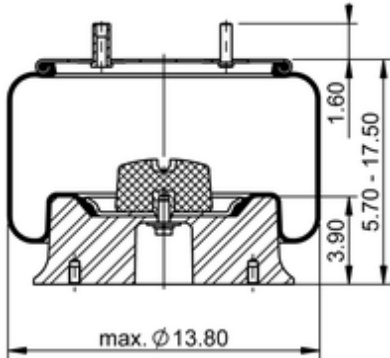

**11 10.5-15 A 422**
**64428**

	21.2 lb
	9320165
	1/2-13 UNC: max. 35 lbf ft
	1/4-18 NPTF: max. 22 lbf ft
	3/4-16 UNF: max. 50 lbf ft

**Cross-reference**

Firestone Style	1T19L-5
Firestone No.	W01-358-9218
FleetPride	AS9218
Goodyear	1R13-120
Goodyear Flex No.	566263054
Taurus	6417

Triangle	AS-8422
TRP	AS92180
Automann	1DK28L-9218

**OE Manufacturer/Part No.**

<b>Manufacturer</b>	<b>Original Part No.</b>	<b>Model</b>
Meritor	201222	
Loadguard	SC2782	
Ridewell	1003589218C	
SAF Holland	90557209	
Suspensions, Inc.	201222	
Watson & Chalin	AS-0073	