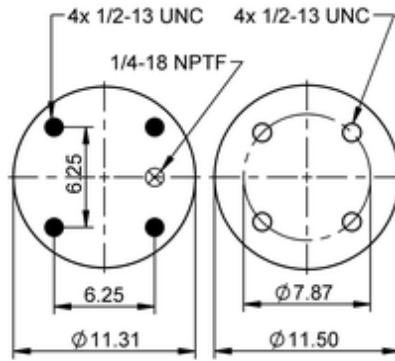

11 10.5-15 A 415
64253

	21.4 lb
	9320165
	1/2-13 UNC: max. 35 lbf ft
	1/4-18 NPTF: max. 22 lbf ft

Cross-reference

Firestone Style	1T19L-5
Firestone No.	W01-358-9200
FleetPride	AS9200
Goodyear	1R14-038
Goodyear	1R14-068
Goodyear Flex No.	566283015
Taurus	6417