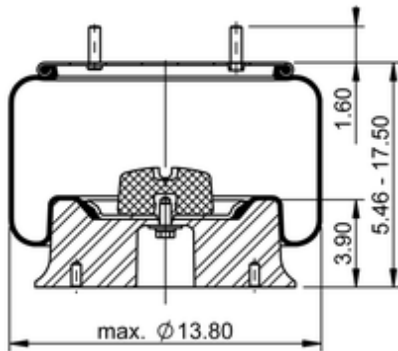

11 10.5-15 A 415
64253

	21.4 lb
	9320165
	1/2-13 UNC: max. 35 lbf ft
	1/4-18 NPTF: max. 22 lbf ft

Cross-reference

Firestone Style	1T19L-5
Firestone No.	W01-358-9200
FleetPride	AS9200
Goodyear	1R14-038
Goodyear	1R14-068
Goodyear Flex No.	566283015
Taurus	6417