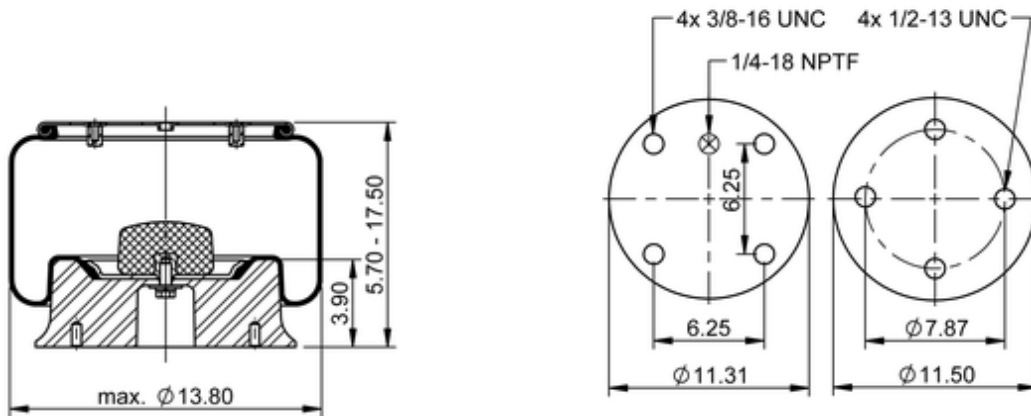

**11 10.5-15 A 414**
**64424**

	22 lb
	9320165
	1/2-13 UNC: max. 35 lbf ft
	1/4-18 NPTF: max. 22 lbf ft
	3/8-16 UNC: max. 20 lbf ft

**Cross-reference**

Firestone Style	1T19L-5
Firestone No.	W01-358-9215
FleetPride	AS9215
Goodyear	1R14-037
Goodyear Flex No.	566283015
Taurus	6417