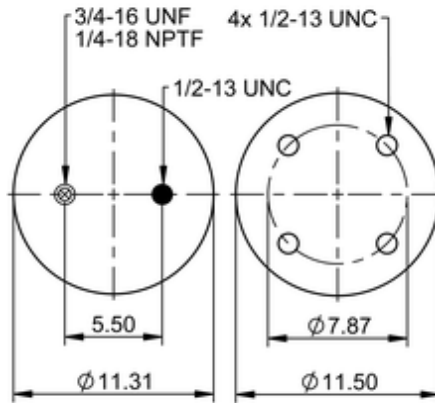

11 10.5-13 A 761
64707

| | |
|--|-----------------------------|
| | 18.3 lb |
| | 9313481 |
| | 1/2-13 UNC: max. 35 lbf ft |
| | 1/4-18 NPTF: max. 22 lbf ft |
| | 3/4-16 UNF: max. 50 lbf ft |

Cross-reference

| | |
|----------|-------------|
| Automann | 1DK28P-A761 |
|----------|-------------|

OE Manufacturer/Part No.

| Manufacturer | Original Part No. | Model |
|--------------|-------------------|-------|
| Raydan | 211-00-026 | |