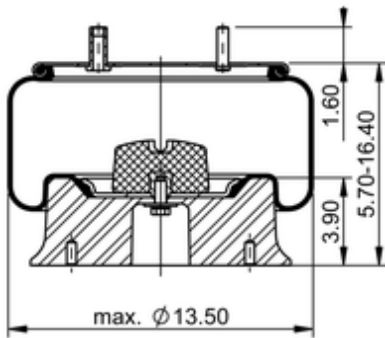

11 10.5-13 A 761
64707

| | |
|--|-----------------------------|
| | 18.3 lb |
| | 9313481 |
| | 1/2-13 UNC: max. 35 lbf ft |
| | 1/4-18 NPTF: max. 22 lbf ft |
| | 3/4-16 UNF: max. 50 lbf ft |

Cross-reference

| | |
|----------|-------------|
| Automann | 1DK28P-A761 |
|----------|-------------|

OE Manufacturer/Part No.

| Manufacturer | Original Part No. | Model |
|--------------|-------------------|-------|
| Raydan | 211-00-026 | |