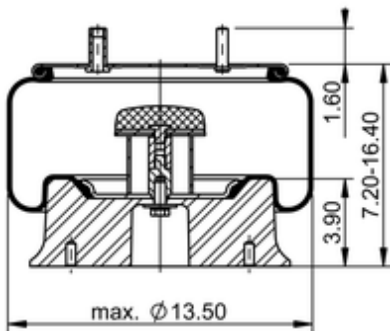

11 10.5-13 A 168

72932

	20.2 lb
	9314352
	1/2-13 UNC: max. 35 lbf ft
	1/4-18 NPTF: max. 22 lbf ft
	3/4-16 UNF: max. 50 lbf ft

OE Manufacturer/Part No.

Manufacturer	Original Part No.	Model
Raydan	211-00-050	
Raydan	211-00-250	