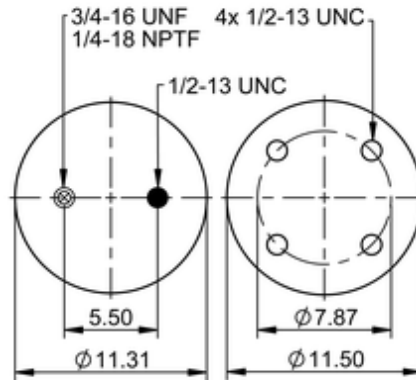

11 10.5-13 A 168

72932

	20.2 lb
	9314352
	1/2-13 UNC: max. 35 lbf ft
	1/4-18 NPTF: max. 22 lbf ft
	3/4-16 UNF: max. 50 lbf ft

OE Manufacturer/Part No.

Manufacturer	Original Part No.	Model
Raydan	211-00-050	
Raydan	211-00-250	