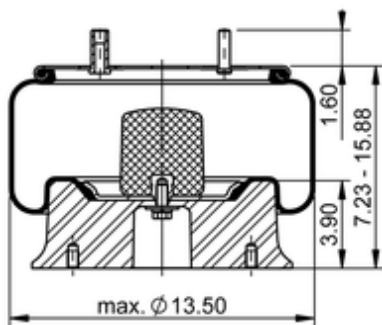

**11 10.5-13 A 1132**
**74618**

	17.4 lb
	9320165
	1/2-13 UNC: max. 35 lbf ft
	1/4-18 NPTF: max. 22 lbf ft
	3/4-16 UNF: max. 50 lbf ft

**Cross-reference**

Firestone Style	1T19L-3
Firestone No.	W01-358-8760
Goodyear	1R13-139
Triangle	AS-81132
Automann	1DK28P-A1132

**OE Manufacturer/Part No.**

<b>Manufacturer</b>	<b>Original Part No.</b>	<b>Model</b>
Granning	7593	