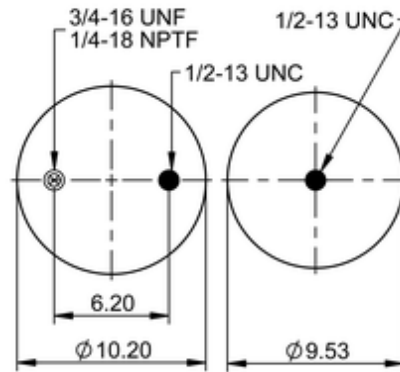

10 10U-13 P 189
69494

	15 lb
	9308128
	1/2-13 UNC: max. 35 lbf ft
	1/4-18 NPTF: max. 22 lbf ft
	3/4-16 UNF: max. 50 lbf ft

Cross-reference

Firestone Style	1T17BV-3
Firestone No.	W01-W35-8739

OE Manufacturer/Part No.