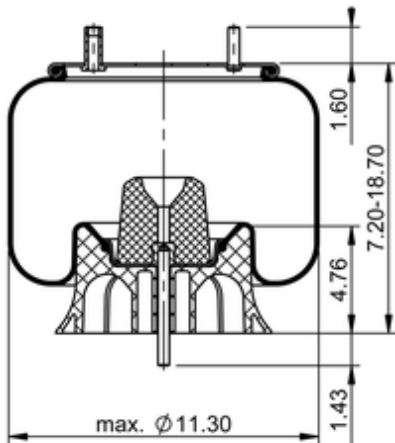

10 10U-13 P 189
69494

	15 lb
	9308128
	1/2-13 UNC: max. 35 lbf ft
	1/4-18 NPTF: max. 22 lbf ft
	3/4-16 UNF: max. 50 lbf ft

Cross-reference

Firestone Style	1T17BV-3
Firestone No.	W01-W35-8739

OE Manufacturer/Part No.