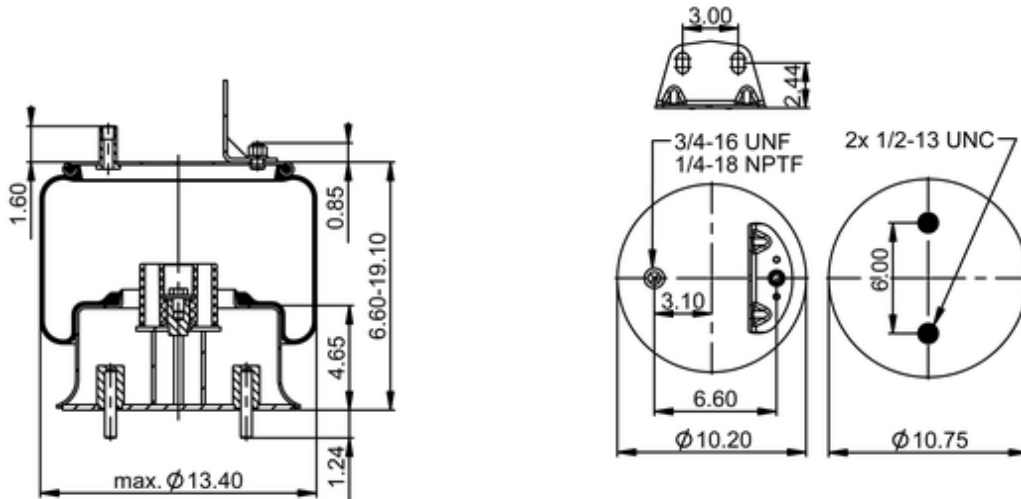

10 10S-14 S 1095 (BK)

78248

	25.8 lb
	9317350
	1/2-13 UNC: max. 35 lbf ft
	1/4-18 NPTF: max. 22 lbf ft
	3/4-16 UNF: max. 50 lbf ft

OE Manufacturer/Part No.

Manufacturer	Original Part No.	Model
Hendrickson	77619-000	