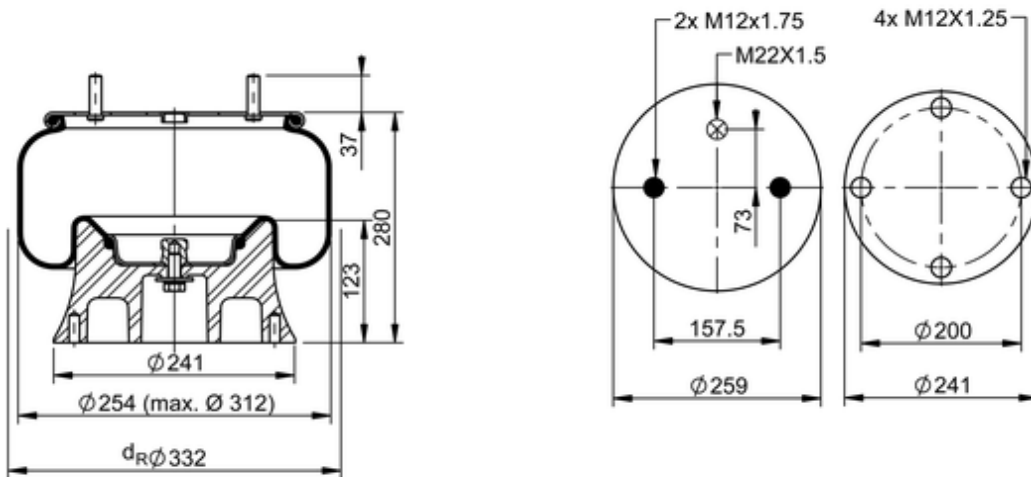

10 10M-14 A 1097 Brazil
74939

	15.4 lb
	9305281
	M12x1.25: max. 30 lbf ft
	M12x1.75: max. 35 lbf ft
	M22x1.5: max. 22 lbf ft

Cross-reference

Firestone Style	1T17BP-4
Firestone No.	W01-M58-8642

OE Manufacturer/Part No.

Manufacturer	Original Part No.	Model
--------------	-------------------	-------

TERBERG	21076751
Weweler	USO8642F