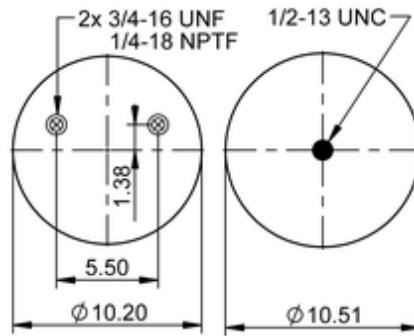

10 10K-20 P 1114

78331

 lb	15.3 lb
	9313631
	1/2-13 UNC: max. 35 lbf ft
	1/4-18 NPTF: max. 22 lbf ft
	3/4-16 UNF: max. 50 lbf ft

**Cross-reference**

TRP	AS11143
-----	---------

**OE Manufacturer/Part No.**

Manufacturer	Original Part No.	Model
SAF Holland	90557430	