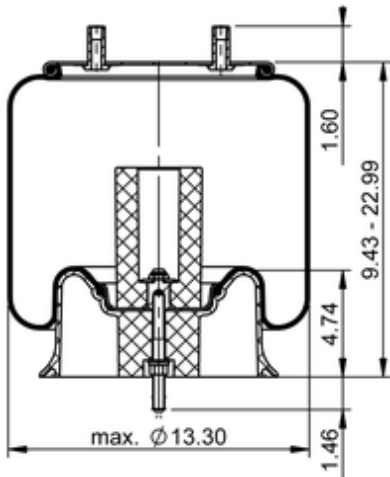

10 10K-20 P 1114

78331

 lb	15.3 lb
	9313631
	1/2-13 UNC: max. 35 lbf ft
	1/4-18 NPTF: max. 22 lbf ft
	3/4-16 UNF: max. 50 lbf ft

**Cross-reference**

TRP	AS11143
-----	---------

**OE Manufacturer/Part No.**

Manufacturer	Original Part No.	Model
SAF Holland	90557430	