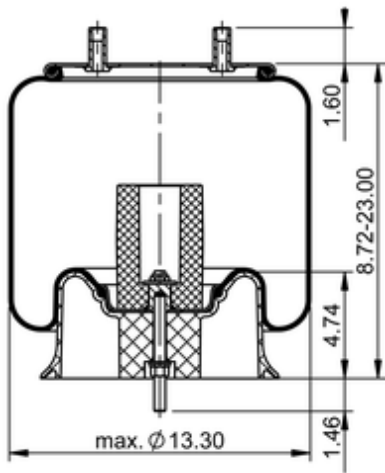

10 10K-20 P 1059

78332

 lb	17 lb
	9313631
	1/2-13 UNC: max. 35 lbf ft
	1/4-18 NPTF: max. 22 lbf ft
	3/4-16 UNF: max. 50 lbf ft

OE Manufacturer/Part No.

Manufacturer	Original Part No.	Model
SAF Holland	90557461	