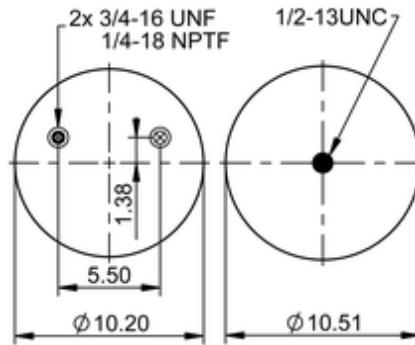

10 10K-20 P 1059

78332

 lb	17 lb
	9313631
	1/2-13 UNC: max. 35 lbf ft
	1/4-18 NPTF: max. 22 lbf ft
	3/4-16 UNF: max. 50 lbf ft

OE Manufacturer/Part No.

Manufacturer	Original Part No.	Model
SAF Holland	90557461	