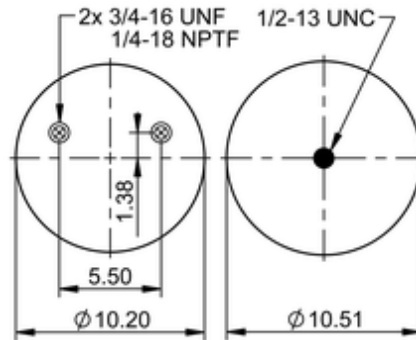

10 10K-15 P 164

78317

 lb	13.7 lb
	9313631
	1/2-13 UNC: max. 35 lbf ft
	1/4-18 NPTF: max. 22 lbf ft
	3/4-16 UNF: max. 50 lbf ft

Cross-reference

TRP	AS01643
-----	---------

OE Manufacturer/Part No.

Manufacturer	Original Part No.	Model
SAF Holland	90557399	