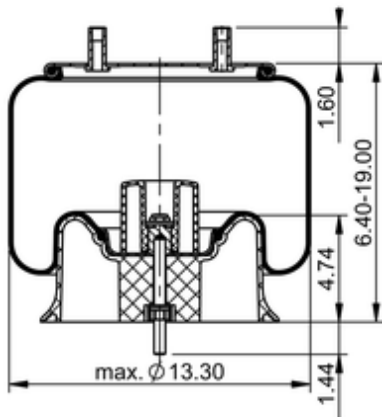

10 10K-15 P 164

78317

 lb	13.7 lb
	9313631
	1/2-13 UNC: max. 35 lbf ft
	1/4-18 NPTF: max. 22 lbf ft
	3/4-16 UNF: max. 50 lbf ft

Cross-reference

TRP	AS01643
-----	---------

OE Manufacturer/Part No.

Manufacturer	Original Part No.	Model
SAF Holland	90557399	