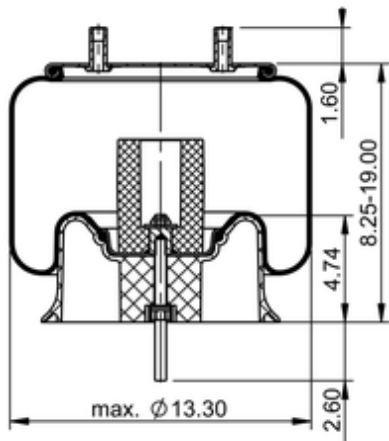

10 10K-15 P 1035

78330

 lb	14.3 lb
	9313631
	1/2-13 UNC: max. 35 lbf ft
	1/4-18 NPTF: max. 22 lbf ft
	3/4-16 UNF: max. 50 lbf ft

### OE Manufacturer/Part No.

Manufacturer	Original Part No.	Model
SAF Holland	90557460	