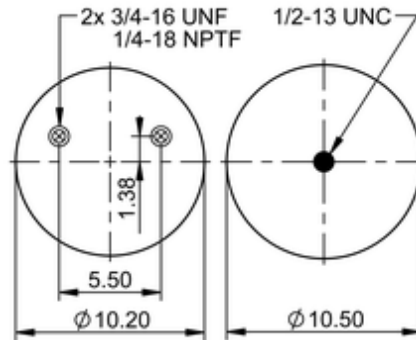

10 10K-15 P 1035

78330

 lb	14.3 lb
	9313631
	1/2-13 UNC: max. 35 lbf ft
	1/4-18 NPTF: max. 22 lbf ft
	3/4-16 UNF: max. 50 lbf ft