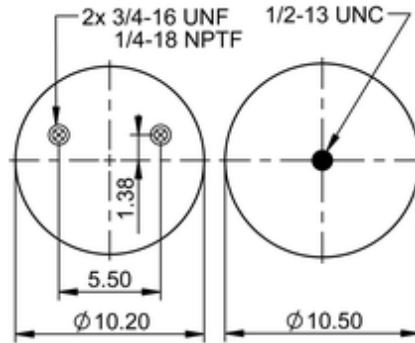

10 10K-15 P 1034

78319

 lb	14.3 lb
	9313631
	1/2-13 UNC: max. 35 lbf ft
	1/4-18 NPTF: max. 22 lbf ft
	3/4-16 UNF: max. 50 lbf ft

Cross-reference

TRP	AS10343
-----	---------

OE Manufacturer/Part No.

Manufacturer	Original Part No.	Model
SAF Holland	90557459	