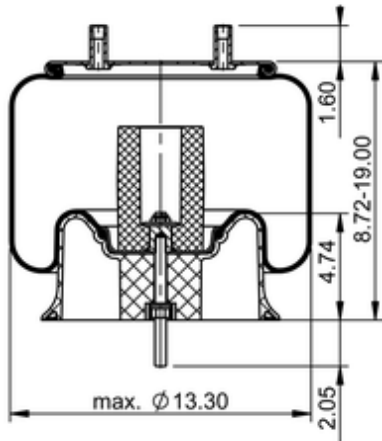

10 10K-15 P 1034

78319

 lb	14.3 lb
	9313631
	1/2-13 UNC: max. 35 lbf ft
	1/4-18 NPTF: max. 22 lbf ft
	3/4-16 UNF: max. 50 lbf ft

Cross-reference

TRP	AS10343
-----	---------

OE Manufacturer/Part No.

Manufacturer	Original Part No.	Model
SAF Holland	90557459	