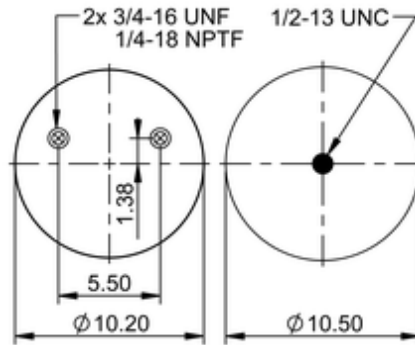

10 10K-15 P 1033

78318

 lb	14.3 lb
	9313631
	1/2-13 UNC: max. 35 lbf ft
	1/4-18 NPTF: max. 22 lbf ft
	3/4-16 UNF: max. 50 lbf ft

Cross-reference

TRP	AS10333
-----	---------

OE Manufacturer/Part No.

Manufacturer	Original Part No.	Model
SAF Holland	90557458	