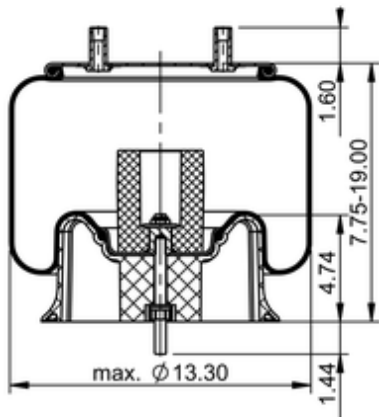

10 10K-15 P 1033

78318

 lb	14.3 lb
	9313631
	1/2-13 UNC: max. 35 lbf ft
	1/4-18 NPTF: max. 22 lbf ft
	3/4-16 UNF: max. 50 lbf ft

Cross-reference

TRP	AS10333
-----	---------

OE Manufacturer/Part No.

Manufacturer	Original Part No.	Model
SAF Holland	90557458	