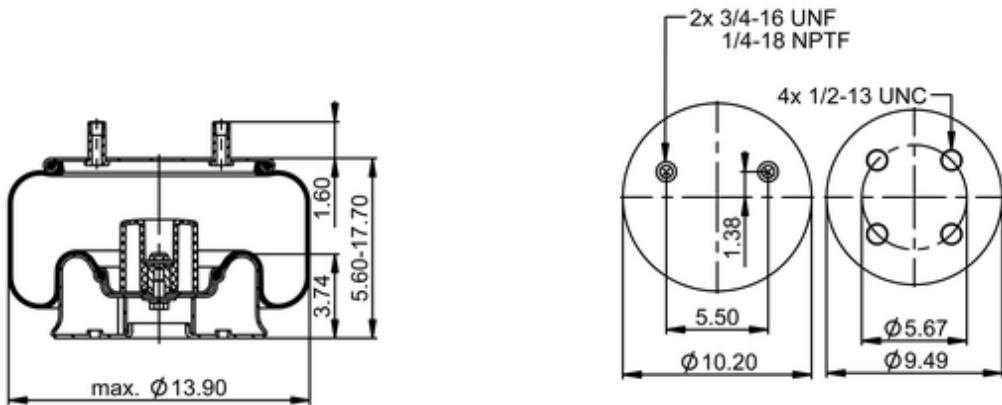

10 10K-14 S 1022

78231

	19.4 lb
	9309758
	1/2-13 UNC: max. 35 lbf ft
	1/4-18 NPTF: max. 22 lbf ft
	3/4-16 UNF: max. 50 lbf ft

**OE Manufacturer/Part No.**

Manufacturer	Original Part No.	Model
Hendrickson	C-33247	