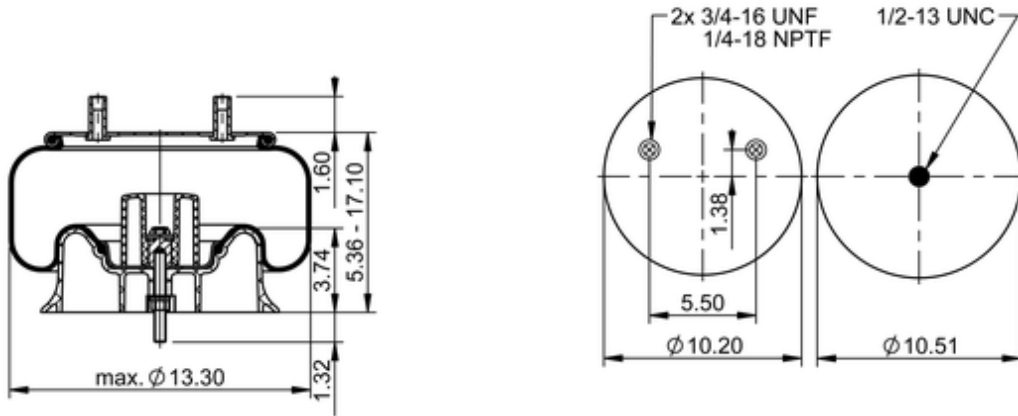

10 10K-14 P 167

78316

 lb	12.8 lb
	9313630
	1/2-13 UNC: max. 35 lbf ft
	1/4-18 NPTF: max. 22 lbf ft
	3/4-16 UNF: max. 50 lbf ft

Cross-reference

TRP	AS01673
-----	---------

OE Manufacturer/Part No.

Manufacturer	Original Part No.	Model
SAF Holland	90557398	