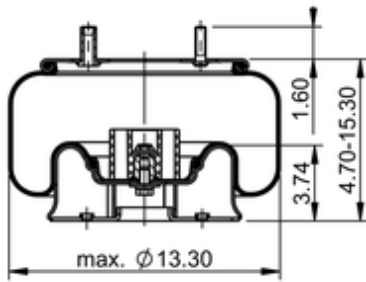

10 10K-13 S 1025
73071

| | |
|--|-----------------------------|
| | 19.1 lb |
| | 9309758 |
| | 1/2-13 UNC: max. 35 lbf ft |
| | 1/4-18 NPTF: max. 22 lbf ft |
| | 3/4-16 UNF: max. 50 lbf ft |

OE Manufacturer/Part No.

| Manufacturer | Original Part No. | Model |
|--------------|-------------------|-------|
| Granning | 712151-01 | |
| Tuthill | 712151-01 | |