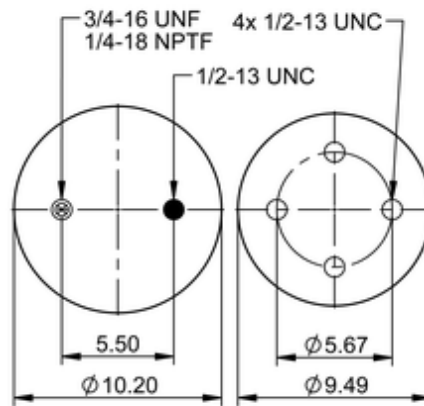

10 10K-13 S 1025
73071

| | |
|--|-----------------------------|
| | 19.1 lb |
| | 9309758 |
| | 1/2-13 UNC: max. 35 lbf ft |
| | 1/4-18 NPTF: max. 22 lbf ft |
| | 3/4-16 UNF: max. 50 lbf ft |

OE Manufacturer/Part No.