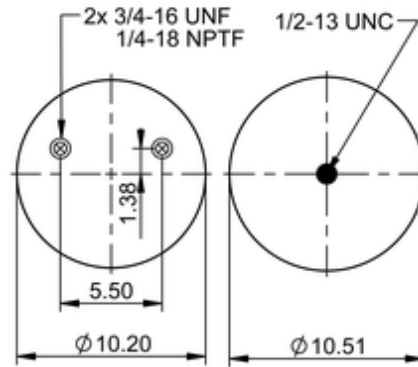

**10 10K-13 P 163**
**78164**

	12.1 lb
	9313619
	1/2-13 UNC: max. 35 lbf ft
	1/4-18 NPTF: max. 22 lbf ft
	3/4-16 UNF: max. 50 lbf ft

**Cross-reference**

TRP	AS01633
-----	---------

**OE Manufacturer/Part No.**

Manufacturer	Original Part No.	Model
SAF Holland	90557397	