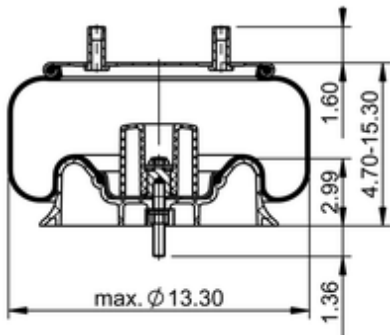

**10 10K-13 P 163**
**78164**

	12.1 lb
	9313619
	1/2-13 UNC: max. 35 lbf ft
	1/4-18 NPTF: max. 22 lbf ft
	3/4-16 UNF: max. 50 lbf ft

**Cross-reference**

TRP	AS01633
-----	---------

**OE Manufacturer/Part No.**

Manufacturer	Original Part No.	Model
SAF Holland	90557397	